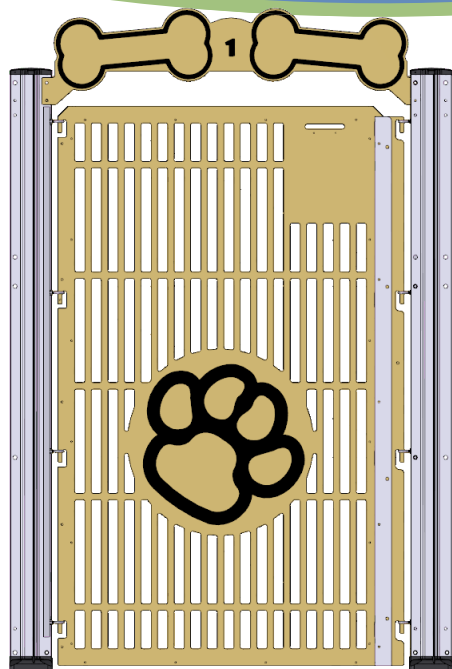

Gator Kennels Signature Series is designed for larger dogs. This kennel system is comprised of Aluminum posts bolted to your floor that support ½" thick HDPE panels and gates. The Signature Series is designed to be modular - allowing you to adjust the layout and sizes as needed to fill your space.

Available Colors:

Additional Gate Features:

- Tempered Glass: \$75
- Fast-feeder: \$150

Our Signature-series kennels consists of these elements:

6' tall Anodized Aluminum Post-kit

- Each side of post has attach-point for panels or gates - making an easy modular system.
- Skirt hides all hardware at the bottom of the post where it is bolted to the floor.
- Cap on top of the post for a stylized look and keeps hair from filling the post.

6' tall HDPE Plastic Panels

- Panel has rubber-gasket to seal the panel to the floor.
- Lower 4' is solid to reduce fence-fighting.
- Upper 2' can have cutouts to increase ventilation and light.
- Standard sizes available - or mix and match panels to create your own sizes!
- Panels can also be cut down for custom-widths.

Kennel Gate

- Kennel numbering comes standard with each gate.
- Clip-board clip allows for information-cards to be attached directly to each gate.
- Variety of colors available.
- Tempered glass can be added (+\$75) to increase visibility and reduce noise.
- Our Fast-feeder option can be added to the gate to make it easier to feed.