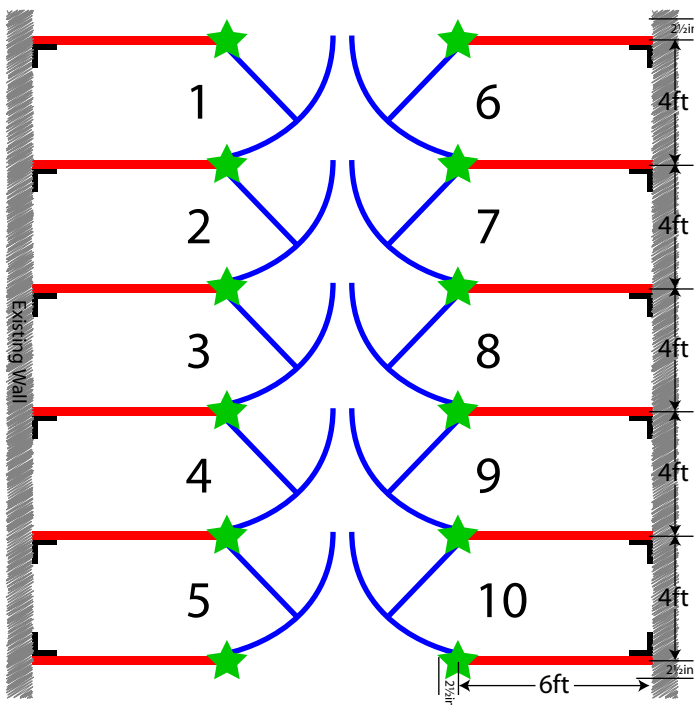

Cost Breakdown:

COMPONENT	QTY	PART	PRICE
	12	Posts @ $100 each:	$1,200
	12	Wall Brackets @ $30 each:	$360
	12	4' x 6' panels @ $280 each:	$3,360
	10	Gates 4' x 6' @ $380 each:	$3,800
KENNEL TOTAL*:			$8,720
PRICE PER KENNEL*:			$872
* Shipping costs extra. Contact us for a quote including shipping.