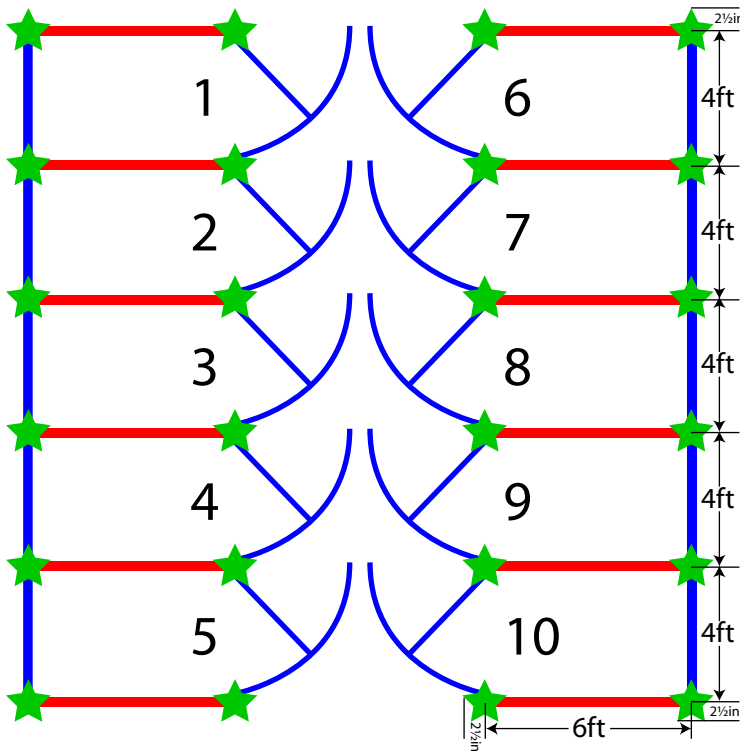

Cost Breakdown:

COMPONENT	QTY	PART	PRICE
	24	Posts @ $105 each:	$2,520
	12	6' x 6' panels @ $280 each:	$3,360
	10	4' x 6' panels @ $240 each:	$2,400
	10	Gates 4' x 6' @ $380 each:	$3,800
KENNEL TOTAL*:			$12,080
PRICE PER KENNEL*:			$1,208
* Shipping costs extra. Contact us for a quote including shipping.