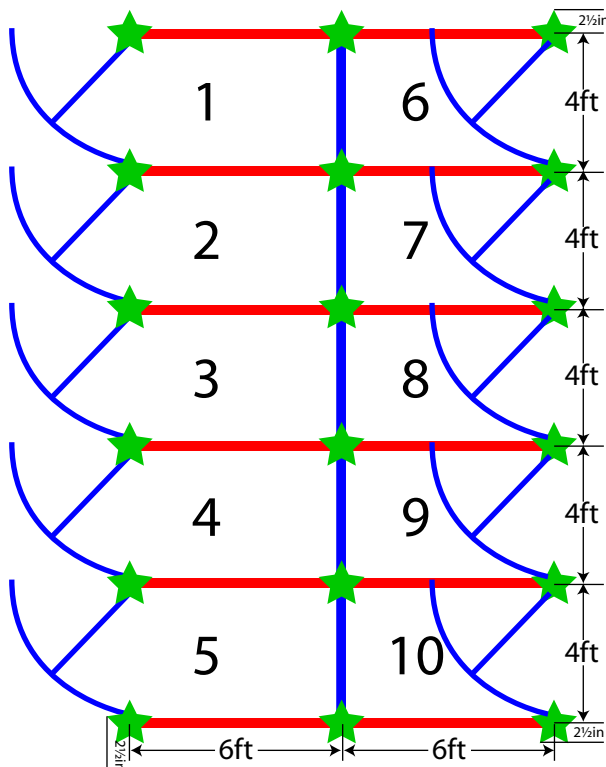

For other layout ideas, head to www.gatorkennels.com/kennel-layouts/

Cost Breakdown:

COMPONENT	QTY	PART	PRICE
 	24	Posts @ \$100 each:	\$2,400
 	12	6' x 6' panels @ \$280 each:	\$3,360
 	10	4' x 6' panels @ \$240 each:	\$2,400
 	10	Gates 4' x 6' @ \$380 each:	\$3,800
KENNEL TOTAL*:			\$11,960
PRICE PER KENNEL*:			\$1,196
* Shipping costs extra. Contact us for a quote including shipping.			

10 kennels situated in two rows back-to-back.

4' wide x 6' deep x 6' tall kennels.

For other layout ideas, head to www.gatorkennels.com/kennel-layouts/

Cost Breakdown:

COMPONENT	QTY	PART	PRICE
 	18	Posts @ \$100 each:	\$1,800
 	12	6' x 6' panels @ \$280 each:	\$3,360
 	5	4' x 6' panels @ \$240 each:	\$1,200
 	10	Gates 4' x 6' @ \$380 each:	\$3,800
KENNEL TOTAL*:			\$10,160
PRICE PER KENNEL*:			\$1,016
* Shipping costs extra. Contact us for a quote including shipping.			