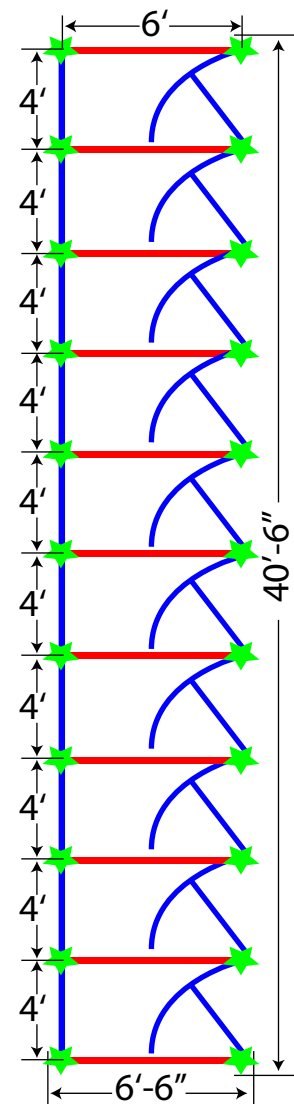

A common 10-kennel layout: