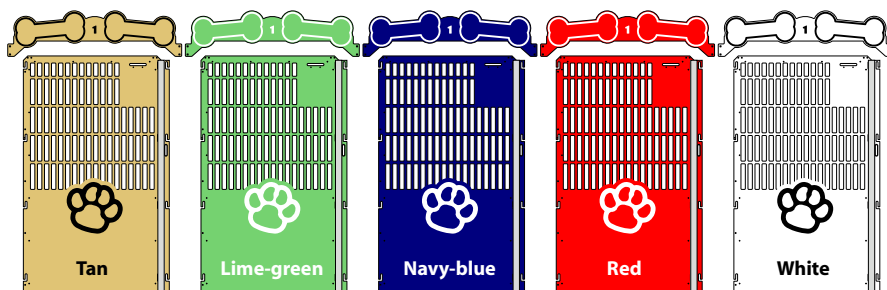

Gator Kennels Signature Series is designed for larger dogs. This kennel system is comprised of Aluminum posts bolted to your floor that support ½" thick HDPE panels and gates. The Signature Series is designed to be modular - allowing you to adjust the layout and sizes as needed to fill your space.

Available Colors:

Additional Gate Features:

- Tempered Glass: \$75
- Fast-feeder: \$150

Our Signature-series kennels consists of these elements:

6' tall Anodized Aluminum Post-kit

- Each side of post has attach-point for panels or gates - making an easy modular system.
- Skirt hides all hardware at the bottom of the post where it is bolted to the floor.
- Cap on top of the post for a stylized look and keeps hair from filling the post.

6' tall HDPE Plastic Panels

- Panel has rubber-gasket to seal the panel to the floor.
- Lower 4' is solid to reduce fence-fighting.
- Upper 2' can have cutouts to increase ventilation and light.
- Standard sizes available - or mix and match panels to create your own sizes!
- Panels can also be cut down for custom-widths.

Quality materials - sturdy construction - and materials that are easy to clean; adds **longevity, value,** and **efficiency** to your kennel facility.

10 kennels situated in two rows face-to-face.

4' wide x 6' deep x 6' tall kennels complete with back panels to protect the walls.