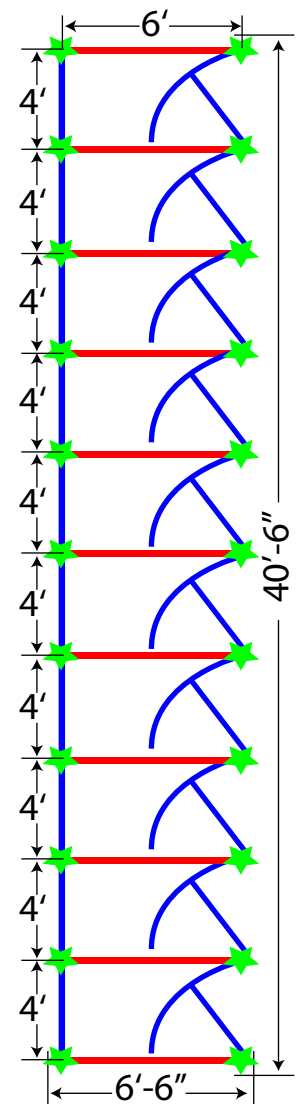

A common 10-kennel layout: