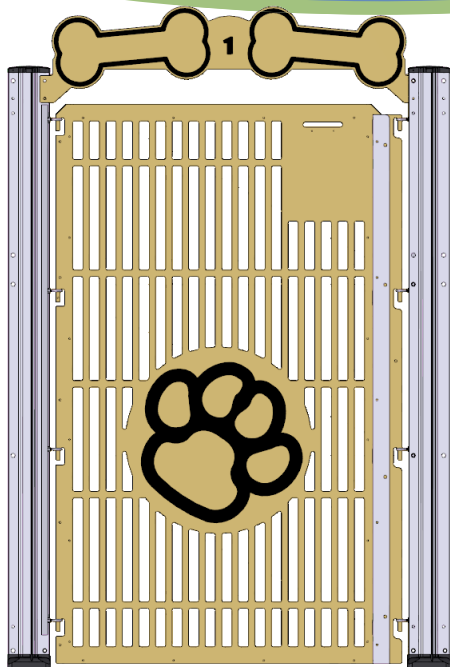

Gator Kennels Signature Series is designed for larger dogs. This kennel system is comprised of Aluminum posts bolted to your floor that support ½" thick HDPE panels and gates. The Signature Series is designed to be modular - allowing you to adjust the layout and sizes as needed to fill your space.

Available Colors:

Additional Gate Features:

- Tempered Glass: \$75
- Fast-feeder: \$150

Our Signature-series kennels consists of these elements:

6' tall Anodized Aluminum Post-kit

- Each side of post has attach-point for panels or gates - making an easy modular system.
- Skirt hides all hardware at the bottom of the post where it is bolted to the floor.
- Cap on top of the post for a stylized look and keeps hair from filling the post.

6' tall HDPE Plastic Panels

- Panel has rubber-gasket to seal the panel to the floor.
- Lower 4' is solid to reduce fence-fighting.
- Upper 2' can have cutouts to increase ventilation and light.
- Standard sizes available - or mix and match panels to create your own sizes!
- Panels can also be cut down for custom-widths.

Kennel Gate

- Kennel numbering comes standard with each gate.
- Clip-board clip allows for information-cards to be attached directly to each gate.
- Variety of colors available.
- Tempered glass can be added (+\$75) to increase visibility and reduce noise.
- Our Fast-feeder option can be added to the gate to make it easier to feed.