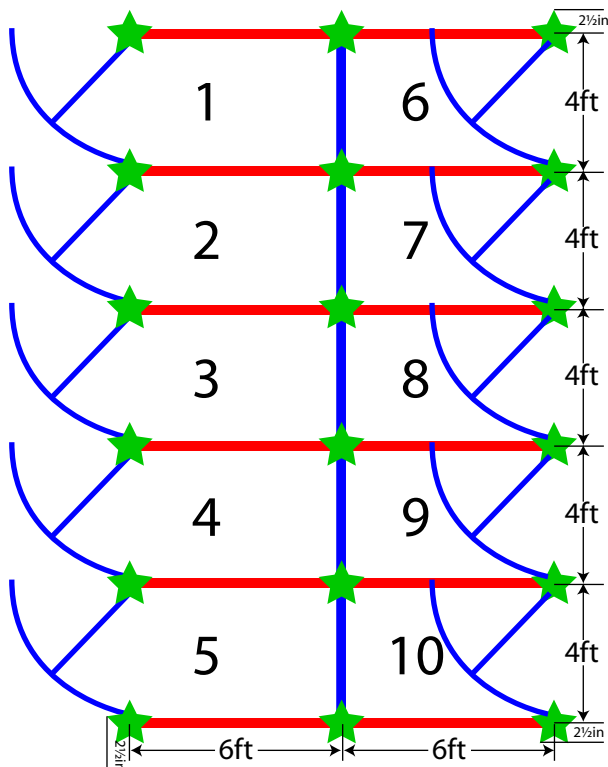

10 kennels situated in two rows back-to-back.

4' wide x 6' deep x 6' tall kennels.

For other layout ideas, head to www.gatorkennels.com/signature-series/

Cost Breakdown:

COMPONENT	QTY	PART	PRICE
 	18	Posts @ \$105 each:	\$1,890
 	12	6' x 6' panels @ \$280 each:	\$3,360
 	5	4' x 6' panels @ \$240 each:	\$1,200
 	10	Gates 4' x 6' @ \$380 each:	\$3,800
KENNEL TOTAL*:			\$10,250
PRICE PER KENNEL*:			\$1,025
* Shipping costs extra. Contact us for a quote including shipping.			