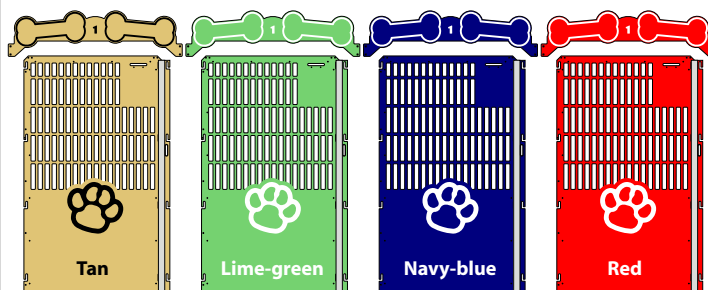

Gator Kennels Signature Series is designed for larger dogs. This kennel system is comprised of Aluminum posts bolted to your floor that support ½" thick HDPE panels and gates. The Signature Series is designed to be modular - allowing you to adjust the layout and sizes as needed to fill your space.

Available Colors:

Additional Gate Features:

- Tempered Glass: \$75
- Fast-feeder: \$150

Our Signature-series kennels consists of these elements:

6' tall Anodized Aluminum Post-kit

- Each side of post has attach-point for panels or gates - making an easy modular system.
- Skirt hides all hardware at the bottom of the post where it is bolted to the floor.
- Cap on top of the post for a stylized look and keeps hair from filling the post.

6' tall HDPE Plastic Panels

- Panel has rubber-gasket to seal the panel to the floor.
- Lower 4' is solid to reduce fence-fighting.
- Upper 2' can have cutouts to increase ventilation and light.
- Standard sizes available - or mix and match panels to create your own sizes!
- Panels can also be cut down for custom-widths.

10 kennels situated in two rows back-to-back.

4' wide x 6' deep x 6' tall kennels.

For other layout ideas, head to www.gatorkennels.com/kennel-layouts/

Cost Breakdown:

COMPONENT	QTY	PART	PRICE
 	18	Posts @ \$100 each:	\$1,800
 	12	6' x 6' panels @ \$280 each:	\$3,360
 	5	4' x 6' panels @ \$240 each:	\$1,200
 	10	Gates 4' x 6' @ \$380 each:	\$3,800
KENNEL TOTAL*:			\$10,160
PRICE PER KENNEL*:			\$1,016
* Shipping costs extra. Contact us for a quote including shipping.			