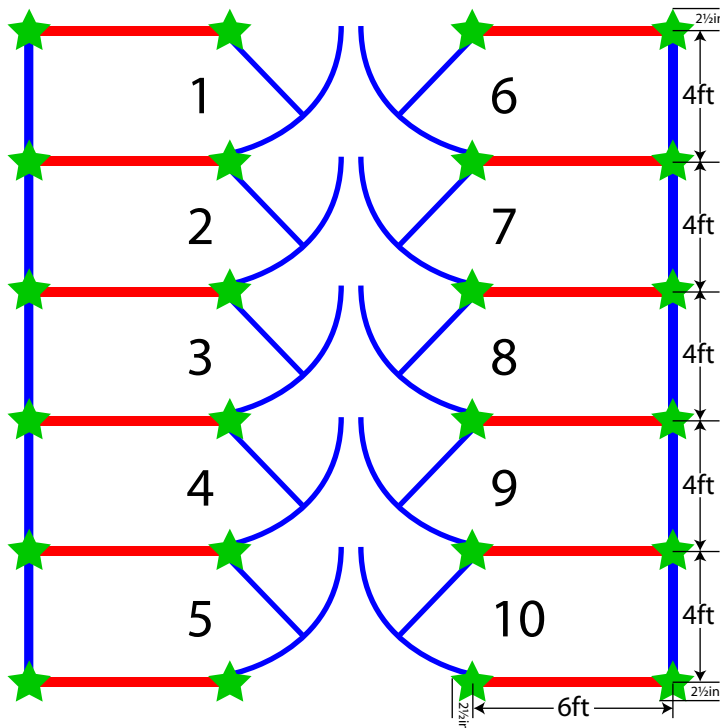

Cost Breakdown:

COMPONENT	QTY	PART	PRICE
	24	Posts @ $100 each:	$2,400
	12	6' x 6' panels @ $280 each:	$3,360
	10	4' x 6' panels @ $240 each:	$2,400
	10	Gates 4' x 6' @ $380 each:	$3,800
KENNEL TOTAL*:			$11,960
PRICE PER KENNEL*:			$1,196
* Shipping costs extra. Contact us for a quote including shipping.