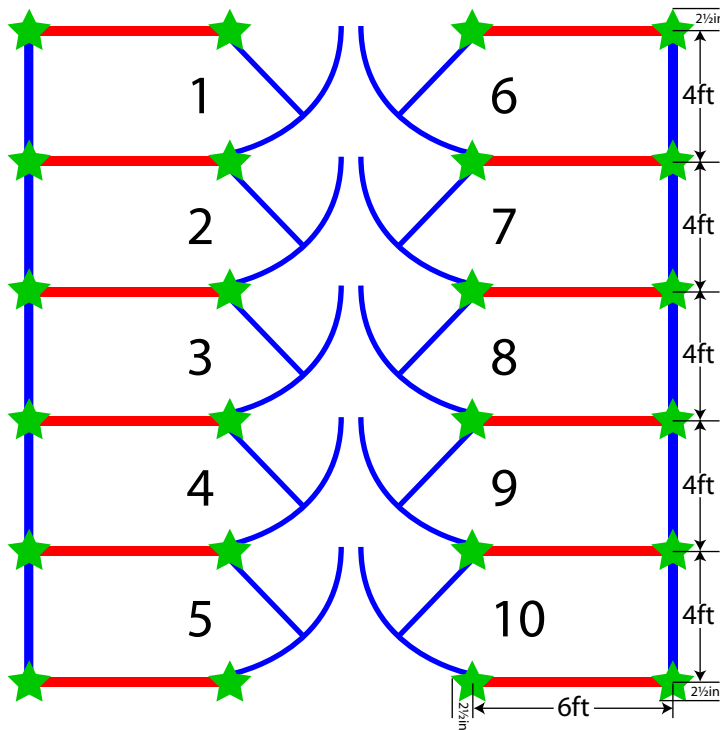

10 kennels situated in two rows face-to-face.

4' wide x 6' deep x 6' tall kennels complete with back panels to protect the walls.

For other layout ideas, head to www.gatorkennels.com/kennel-layouts/

Cost Breakdown:

COMPONENT	QTY	PART	PRICE
 	24	Posts @ \$100 each:	\$2,400
 	12	6' x 6' panels @ \$280 each:	\$3,360
 	10	4' x 6' panels @ \$240 each:	\$2,400
 	10	Gates 4' x 6' @ \$380 each:	\$3,800
KENNEL TOTAL*:			\$11,960
PRICE PER KENNEL*:			\$1,196
* Shipping costs extra. Contact us for a quote including shipping.			