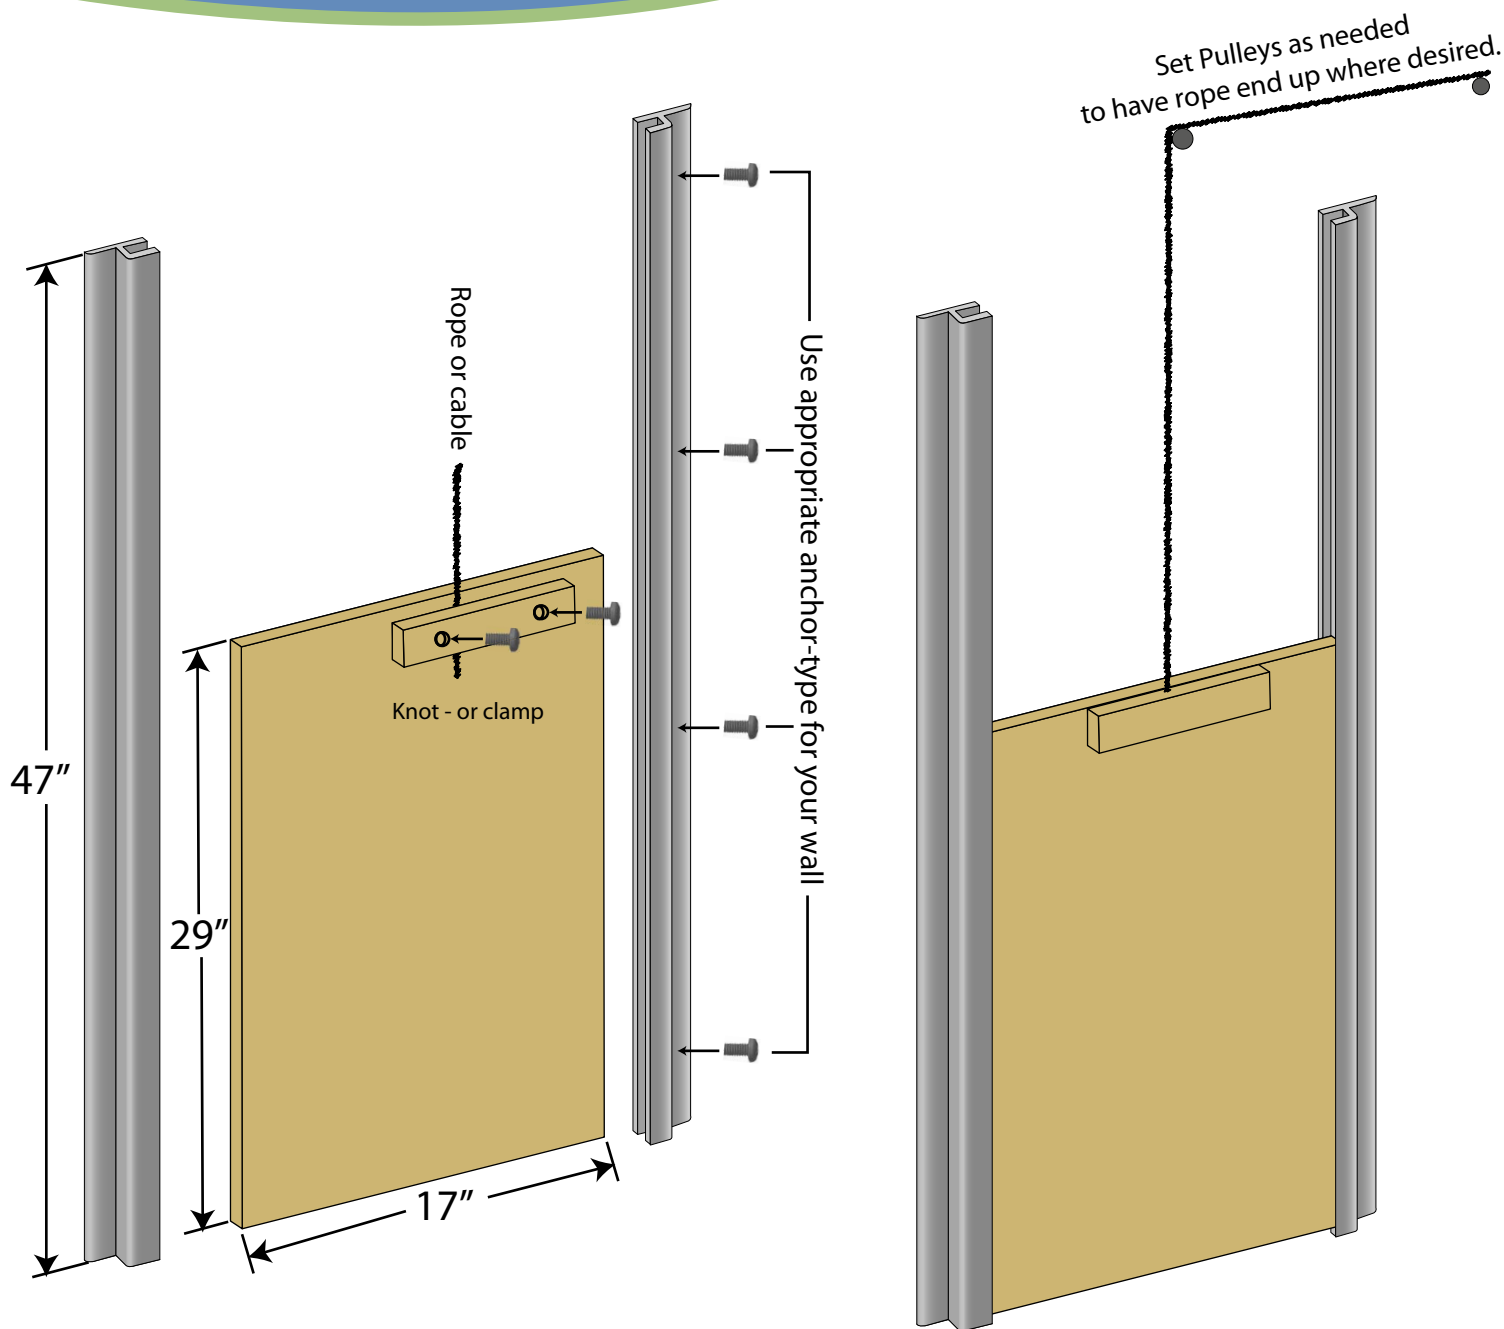

GATOR KENNELS

Custom Animal Enclosures

Transfer Gate Layout

Recommended opening size: up to 15½" wide x 27" tall